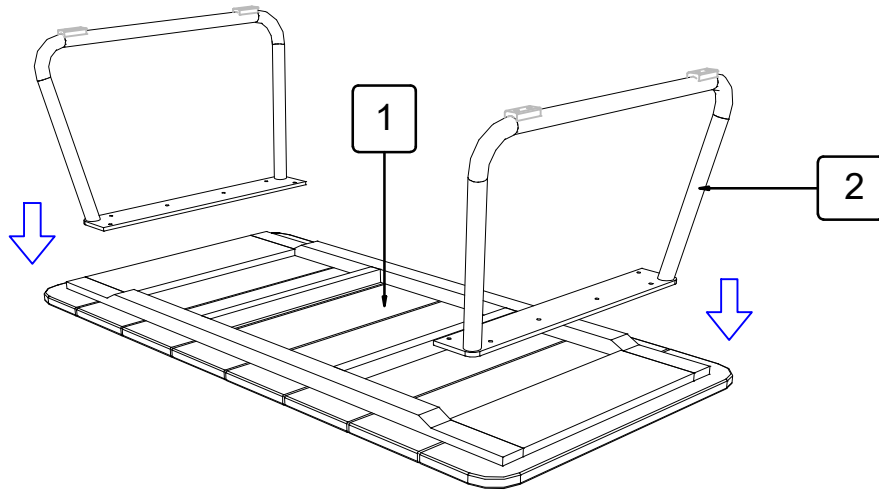

Brafab

ASSEMBLY INSTRUCTION

5156-8/NOLLI COFFEE TABLE W140/70/45 CM| BLACK/TEAK

ASSEMBLED

PARTS

1

QTY = 1 Pcs

2