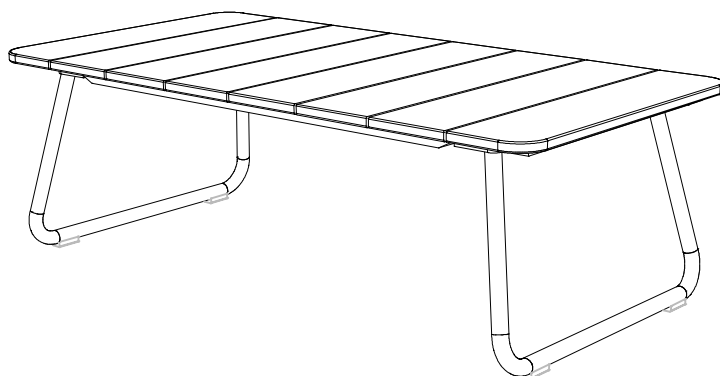

Brafab

ASSEMBLY INSTRUCTION

5156-8/NOLLI COFFEE TABLE W140/70/45 CM| BLACK/TEAK

ASSEMBLED

PARTS

1

QTY = 1 Pcs

2

QTY = 2 Pcs

A

JCBC M6x25

B

KEY (1Pcs)