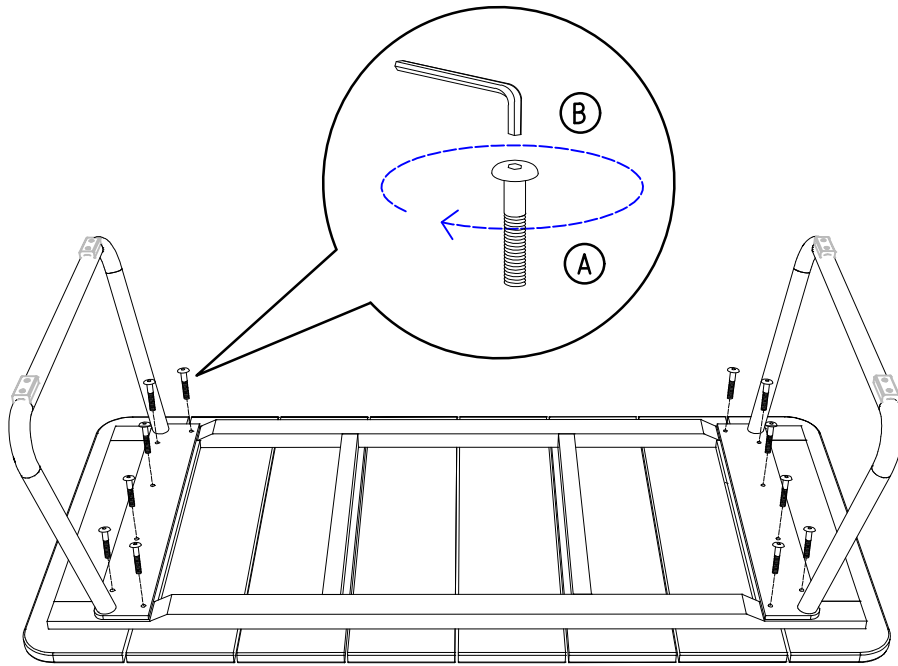

Brafab

ASSEMBLY INSTRUCTION

5156-8/NOLLI COFFEE TABLE W140/70/45 CM| BLACK/TEAK

ASSEMBLED

PARTS

1

QTY = 1 Pcs

2

QTY = 2 Pcs

A

JCBC M6x25

B

KEY (1Pcs)