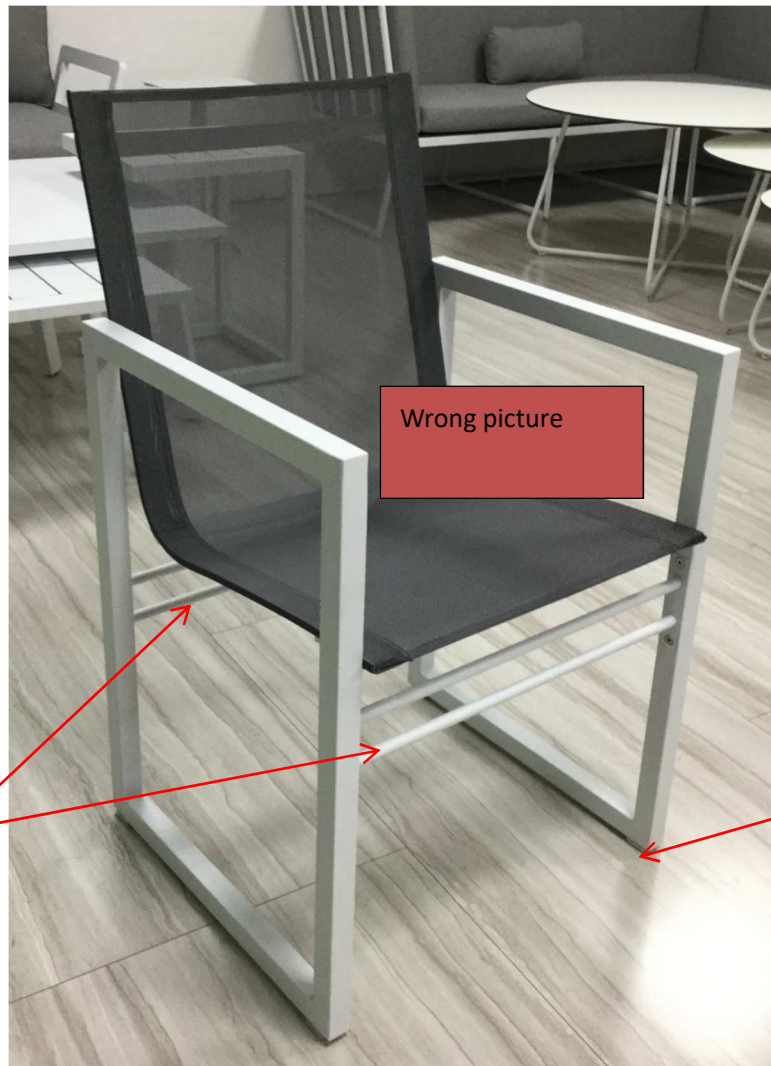

4021-8-79 Vevi dining chair

Support tube part
10-4021-8-04

Foot
10-4021-8-10

Stainless steel
screw M16*15
12pcs

Stainless steel
screw M16*12
6pcs

Screwset
10-4021-01